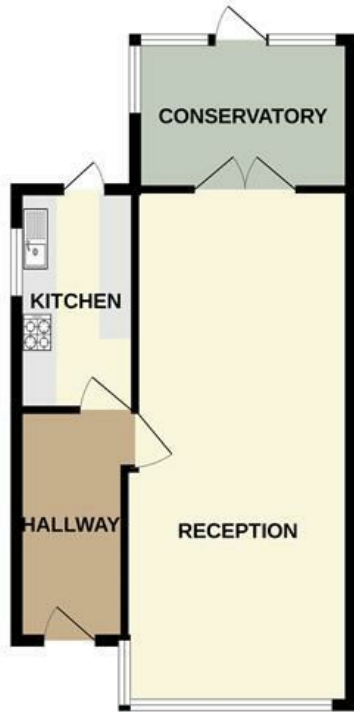

GROUND FLOOR
526 sq.ft. (48.8 sq.m.) approx.